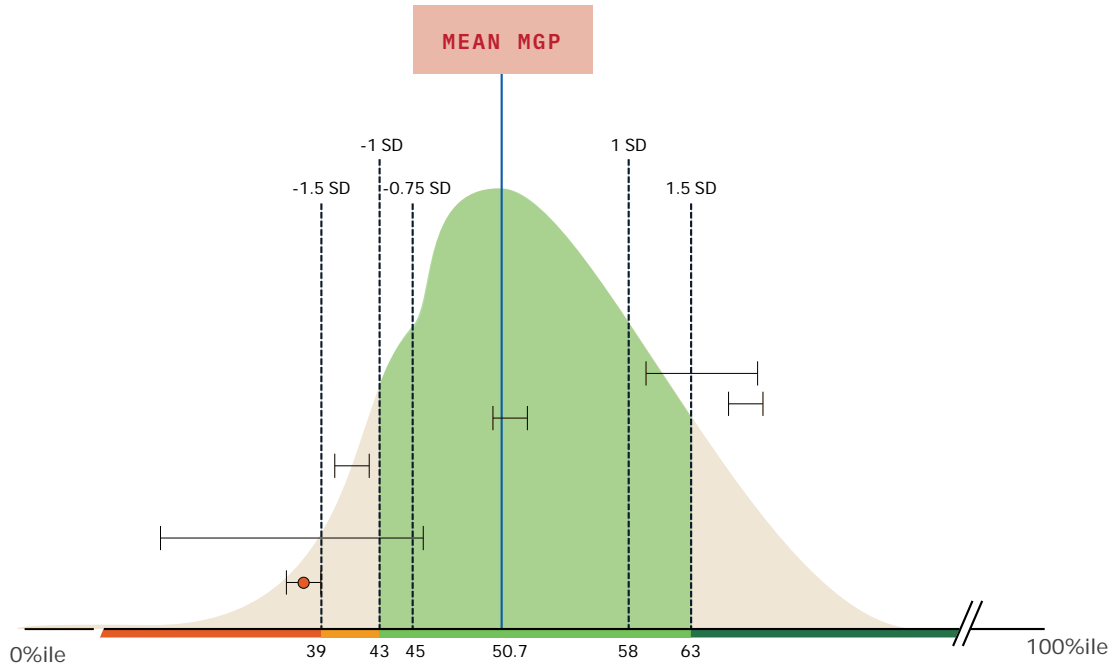

A A

NYS Grades 4-8 Principal Growth Scores: From MGP to HEDI Ratings and Scores 2021-22

A
A

A A : B 2022 A A A B A A A

How is MGP Classified into 3012-d Growth Rating for Principals with Grades 4-8 in 2021-22?

||

How are 3012-d Growth Score Points for

A

A